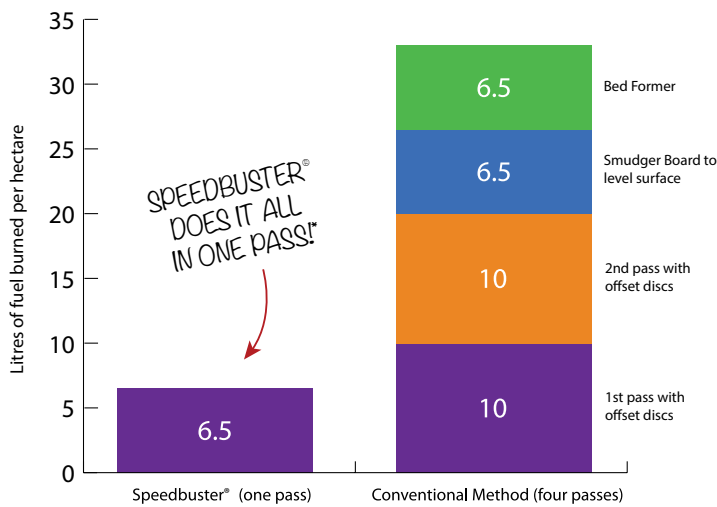

*These results may vary and are subject to various soil conditions and machines used.